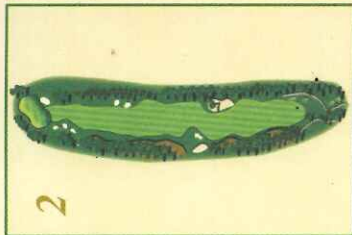

Attest _____ Date _____
BOB SEGANTI Director of Golf
MIKE STRANTZ Architect
DIXON BOGGS Horticulturist
JACKSON CLEMONS Superintendent
UERTIN Professional

CALEDONIA

GOLF & FISH CLUB

- USGA Rules Govern All Play.
- Out of bounds. Right side of cart path on #1 & #5. Road and beyond on #1 & #10. Parking lot on #18.
- Carts are not permitted in wooded areas.
- Yardages are measured to center of green.
- Mandatory free drop from flower beds.
- Pace of play is 15 minutes or less/hole or players will be subject to any action the Club deems necessary.
- Players using Pintail tees must have a 6 handicap or less.
- Local Rule: Drop area on #18 is for approach shot to green only.
- Carts are not permitted in parking lot.
- Full driving range is available for our guests at our sister course, True Blue, also a member of *America's Top 100* public golf courses.

■ = Rain Shelter

3

2

6

5

9

8