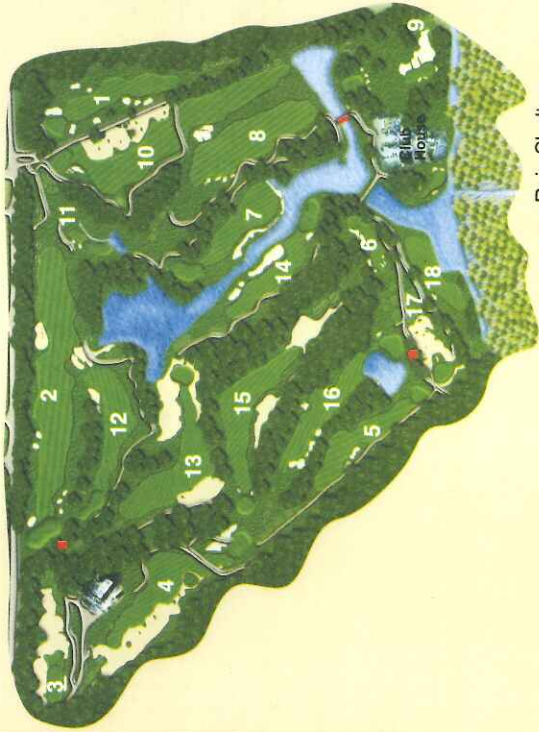

Attest _____ Date _____
BOB SEGANTI Director of Golf
MIKE STRANTZ Architect
DIXON BOGGS Horticulturist
JACKSON CLEMONS Superintendent
UERTIN Professional

CALEDONIA

GOLF & FISH CLUB

- USGA Rules Govern All Play.
- Out of bounds. Right side of cart path on #1 & #5. Road and beyond on #1 & #10. Parking lot on #18.
- Carts are not permitted in wooded areas.
- Yardages are measured to center of green.
- Mandatory free drop from flower beds.
- Pace of play is 15 minutes or less/hole or players will be subject to any action the Club deems necessary.
- Players using Pintail tees must have a 6 handicap or less.
- Local Rule: Drop area on #18 is for approach shot to green only.
- Carts are not permitted in parking lot.
- Full driving range is available for our guests at our sister course, True Blue, also a member of *America's Top 100* public golf courses.

■ = Rain Shelter

3

2

6

5

9

8