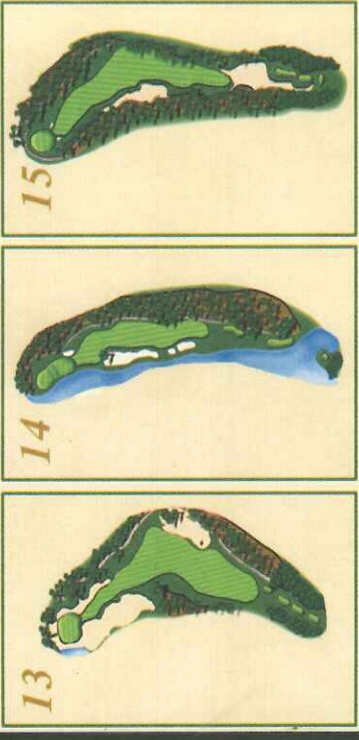

P.O. Box 1320
369 Caledonia Drive
Pawleys Island, SC 29585
caledoniagolf@sc.rr.com

800-483-6800
843-237-3675

INIA
CLUB

COURSE RATING

Men	Rating	Slope	Women	Rating	Slope
Pintail	71.8	138	Wood Duck	73.2	131
Mallard	69.5	134	Redhead	68.7	124
Wood Duck	67.6	127			
Redhead	64.5	120			

	1	2	3	4	5	6	7	8	9	Out
376	571	187	396	419	157	399	528	118	3151	
350	553	175	357	387	135	346	512	110	2925	
319	516	153	322	347	120	323	477	92	2669	
12	8	14	6	2	16	4	10	18		
4	5	3	4	4	4	3	4	5	3	35
12	8	14	6	4	16	10	2	18		
254	479	126	259	328	107	283	429	80	2345	

Attest _____ Date _____
BOB SEGANTI Director of Golf
MIKE STRANTZ Architect
DIXON BOGGS Horticulturist
JACKSON CLEMONS Superintendent
UERTIN Professional

CALEDONIA

GOLF & FISH CLUB

- USGA Rules Govern All Play.
- Out of bounds. Right side of cart path on #1 & #5. Road and beyond on #1 & #10. Parking lot on #18.
- Carts are not permitted in wooded areas.
- Yardages are measured to center of green.
- Mandatory free drop from flower beds.
- Pace of play is 15 minutes or less/hole or players will be subject to any action the Club deems necessary.
- Players using Pintail tees must have a 6 handicap or less.
- Local Rule: Drop area on #18 is for approach shot to green only.
- Carts are not permitted in parking lot.
- Full driving range is available for our guests at our sister course, True Blue, also a member of *America's Top 100* public golf courses.